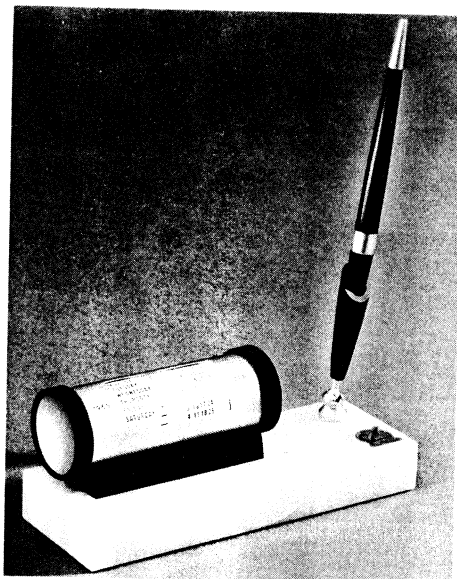

256CC - PEN BASE — MONTHLY ROLL CALENDAR